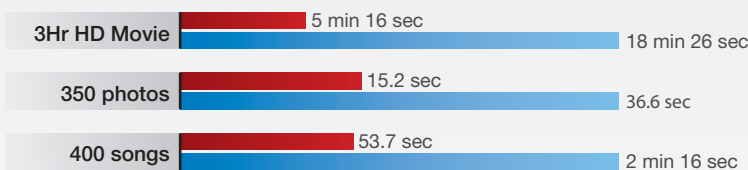

USB 3.0 Transfer Speeds Comparison:

■ USB 3.0 ■ USB 2.0

Transfer time for sample movies, photos and songs under Toshiba testing conditions based on comparison of a similar USB 2.0 and USB 3.0 capable device.

*Examples of the number of photos, songs, movies and other files that can be stored on a hard drive are provided for illustrative purposes only. Your results will vary based on the file size and format, settings, features, operating system, software and other factors.

**Additional colors available on select models

1. One Gigabyte (1GB) means 10⁹ = 1,000,000,000 bytes and One Terabyte (1TB) means 10¹² = 1,000,000,000,000 bytes using powers of 10. A computer operating system, however, reports storage capacity using powers of 2 for the definition of 1GB= 230 = 1,073,741,824 bytes and 1TB = 240 = 1,099,511,627,776 bytes, and therefore shows less storage capacity. Available storage capacity (including examples of various media files) will vary based on file size, formatting, settings, software and operating system and other factors.

2. 5 GB/s is the maximum interface transfer rate per the specifications of the Universal Serial Bus 3.0. Actual transfer rate will vary depending on your system configuration and other factors.

3. Compatibility may vary depending on user's hardware configuration and operating system.

© Copyright 2011. Canvio is a registered trademark of Toshiba America Information Systems, Inc. and/or Toshiba Corporation. All other trademarks are the property of their respective owners. All Rights Reserved.